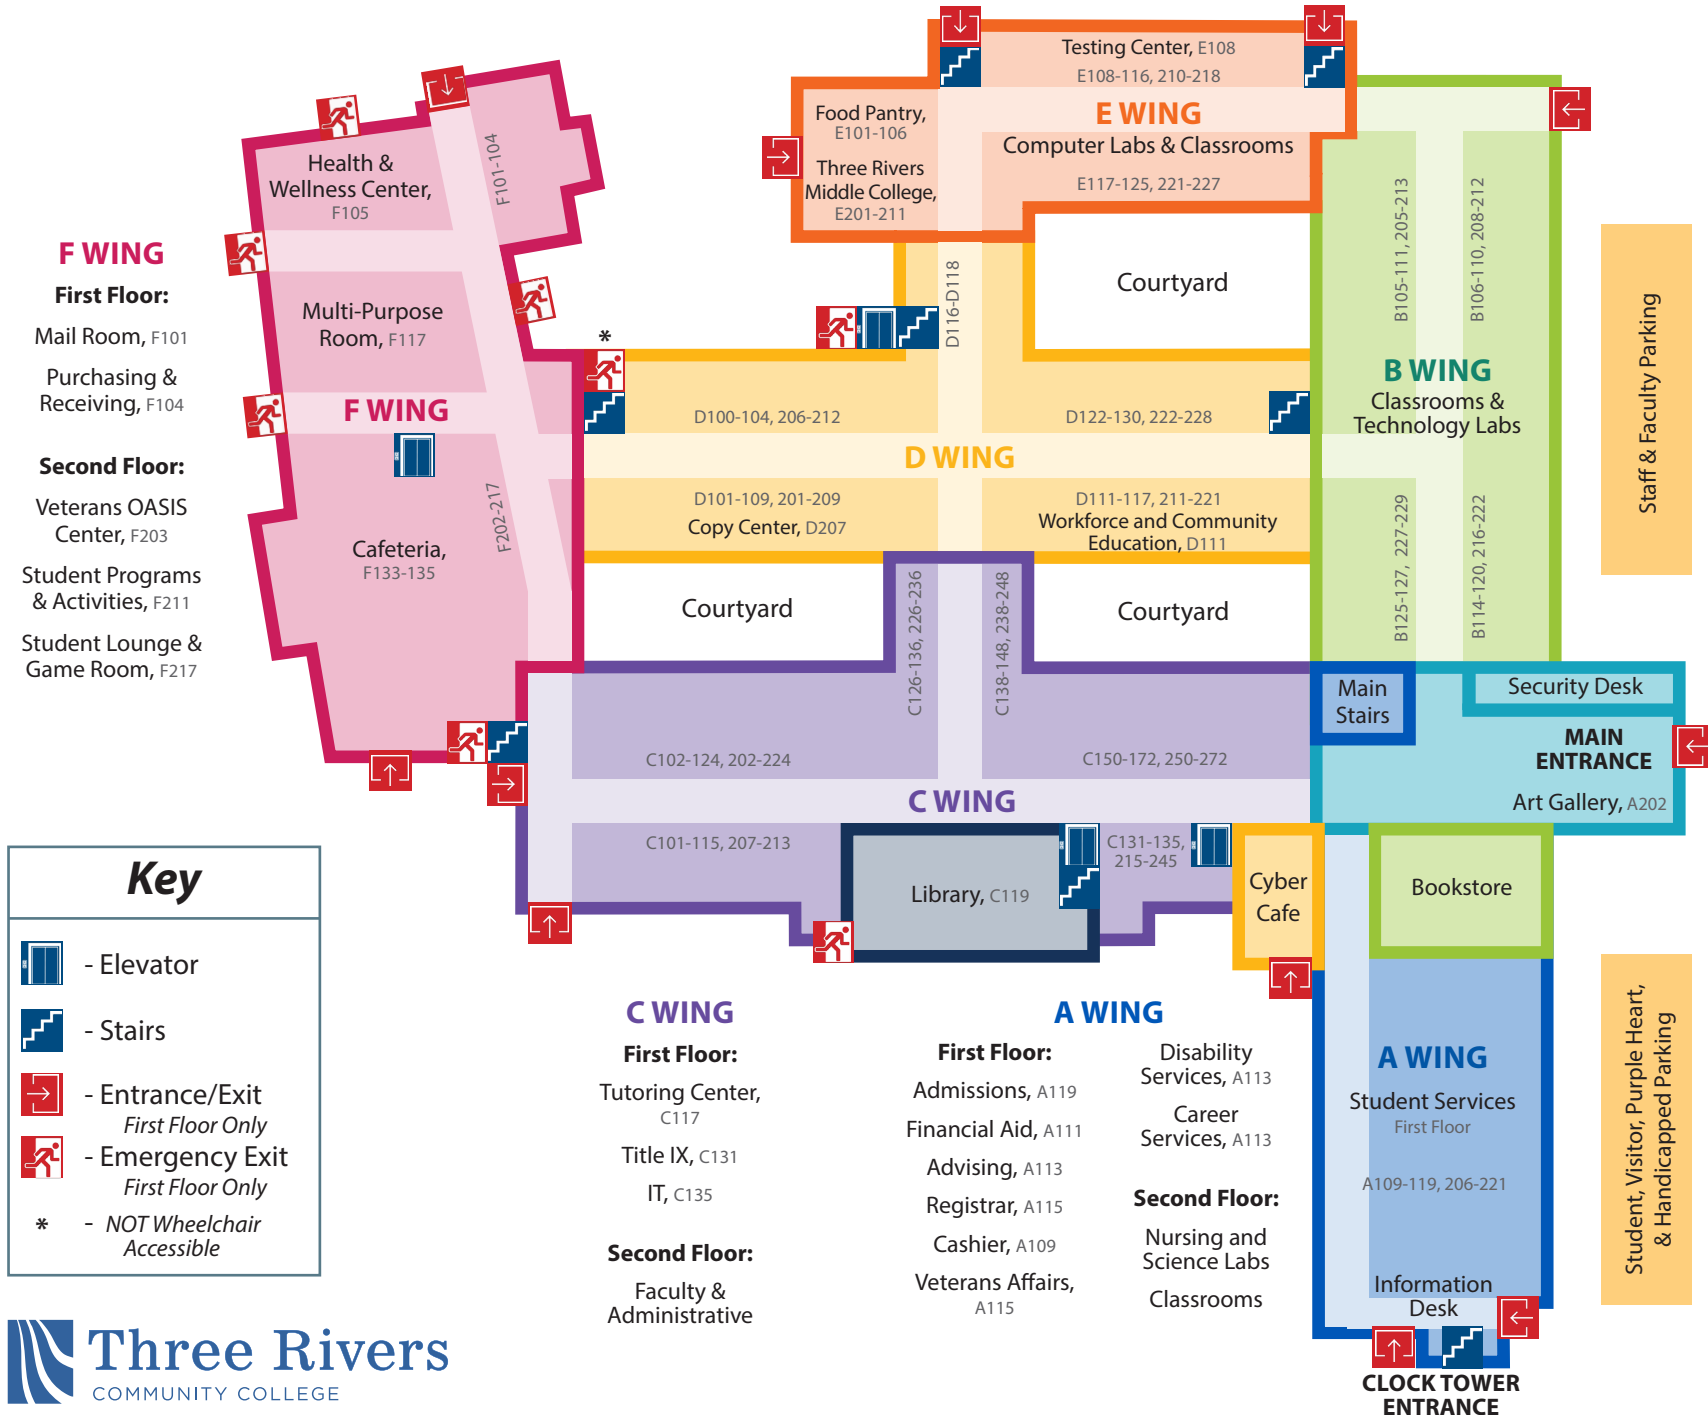

North Campus Entrance

North Campus Entrance

New London Turnpike

East Campus Roadway

New London Turnpike

East Campus Roadway

South Campus Entrance

South Campus Entrance

Key

-  - Elevator
-  - Stairs
-  - Entrance/Exit
First Floor Only
-  - Emergency Exit
First Floor Only
- * - NOT Wheelchair Accessible